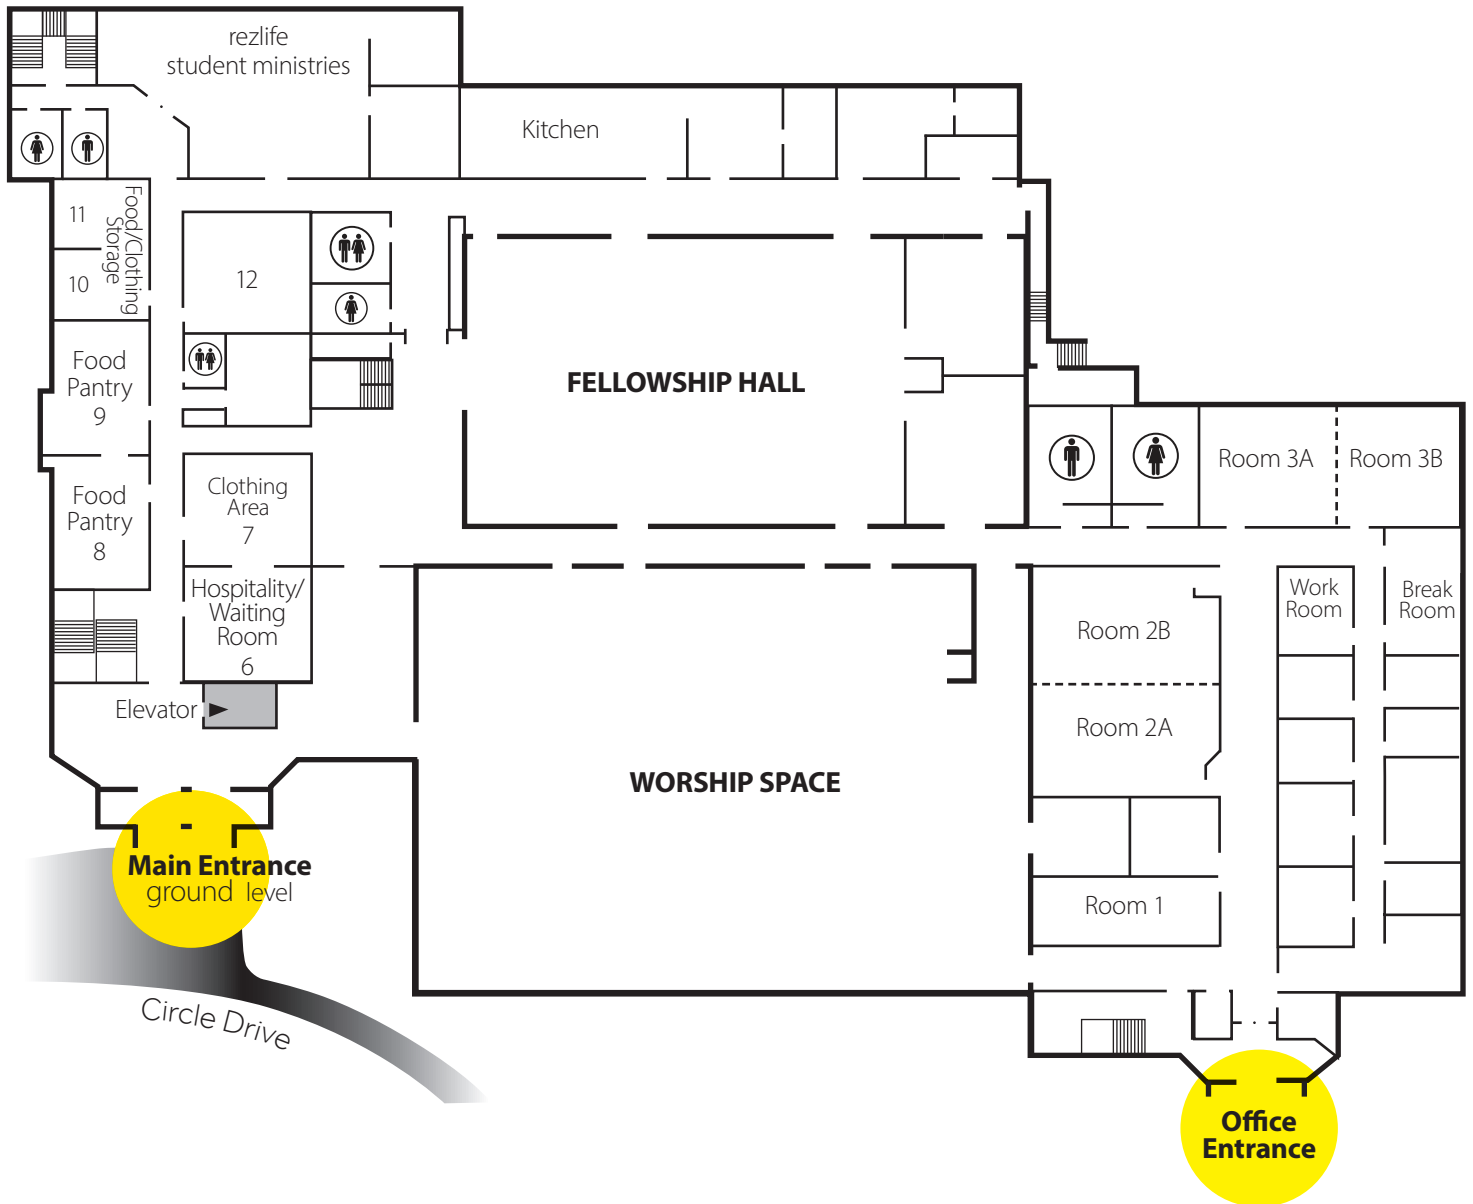

THE UNITED METHODIST CHURCH OF THE
RESURRECTION
OVERLAND PARK

Lower Level (Ground Floor)

THE UNITED METHODIST CHURCH OF THE
RESURRECTION
OVERLAND PARK

Upper Level