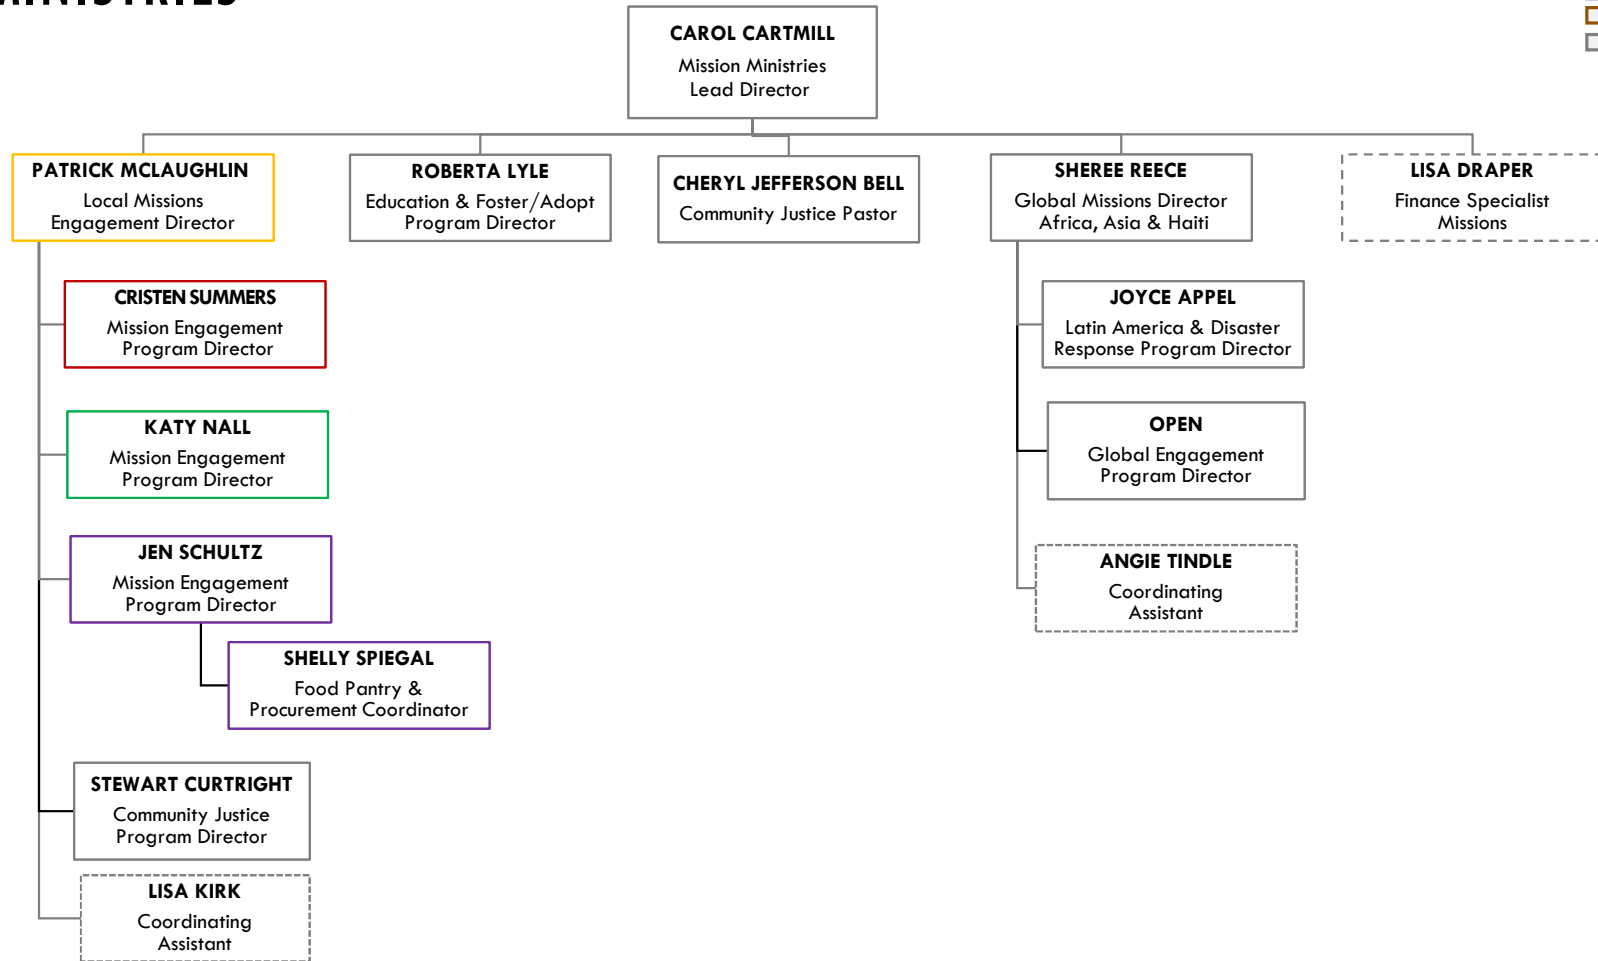

KID'S MINISTRIES

- Leewood
- West
- Downtown
- Blue Springs
- Overland Park
- Brookside
- Online/Churchwide

STUDENT MINISTRIES

- Leewood
- West
- Downtown
- Blue Springs
- Overland Park
- Brookside
- Online/Churchwide

ADULT DISCIPLESHIP MINISTRIES

- Leewood
- West
- Downtown
- Blue Springs
- Overland Park
- Brookside
- Online/Churchwide

MISSION MINISTRIES

- Leewood
- West
- Downtown
- Blue Springs
- Overland Park
- Brookside
- Online/Churchwide

CARE CENTRAL

- Leewood
- West
- Downtown
- Blue Springs
- Overland Park
- Brookside
- Online/Churchwide

LOCATIONS

- Leawood
- West
- Downtown
- Blue Springs
- Overland Park
- Brookside
- Online/Churchwide

The "Impact Team" at each Location includes leaders from:

- KIDSCOR
- Rez Life
- Adult Discipleship
- Missions
- Worship Leaders
- Technical Production
- Facilities

LOCATIONS & CARE DIVISION

- Leawood
- West
- Downtown
- Blue Springs
- Overland Park
- Brookside
- Online/Churchwide