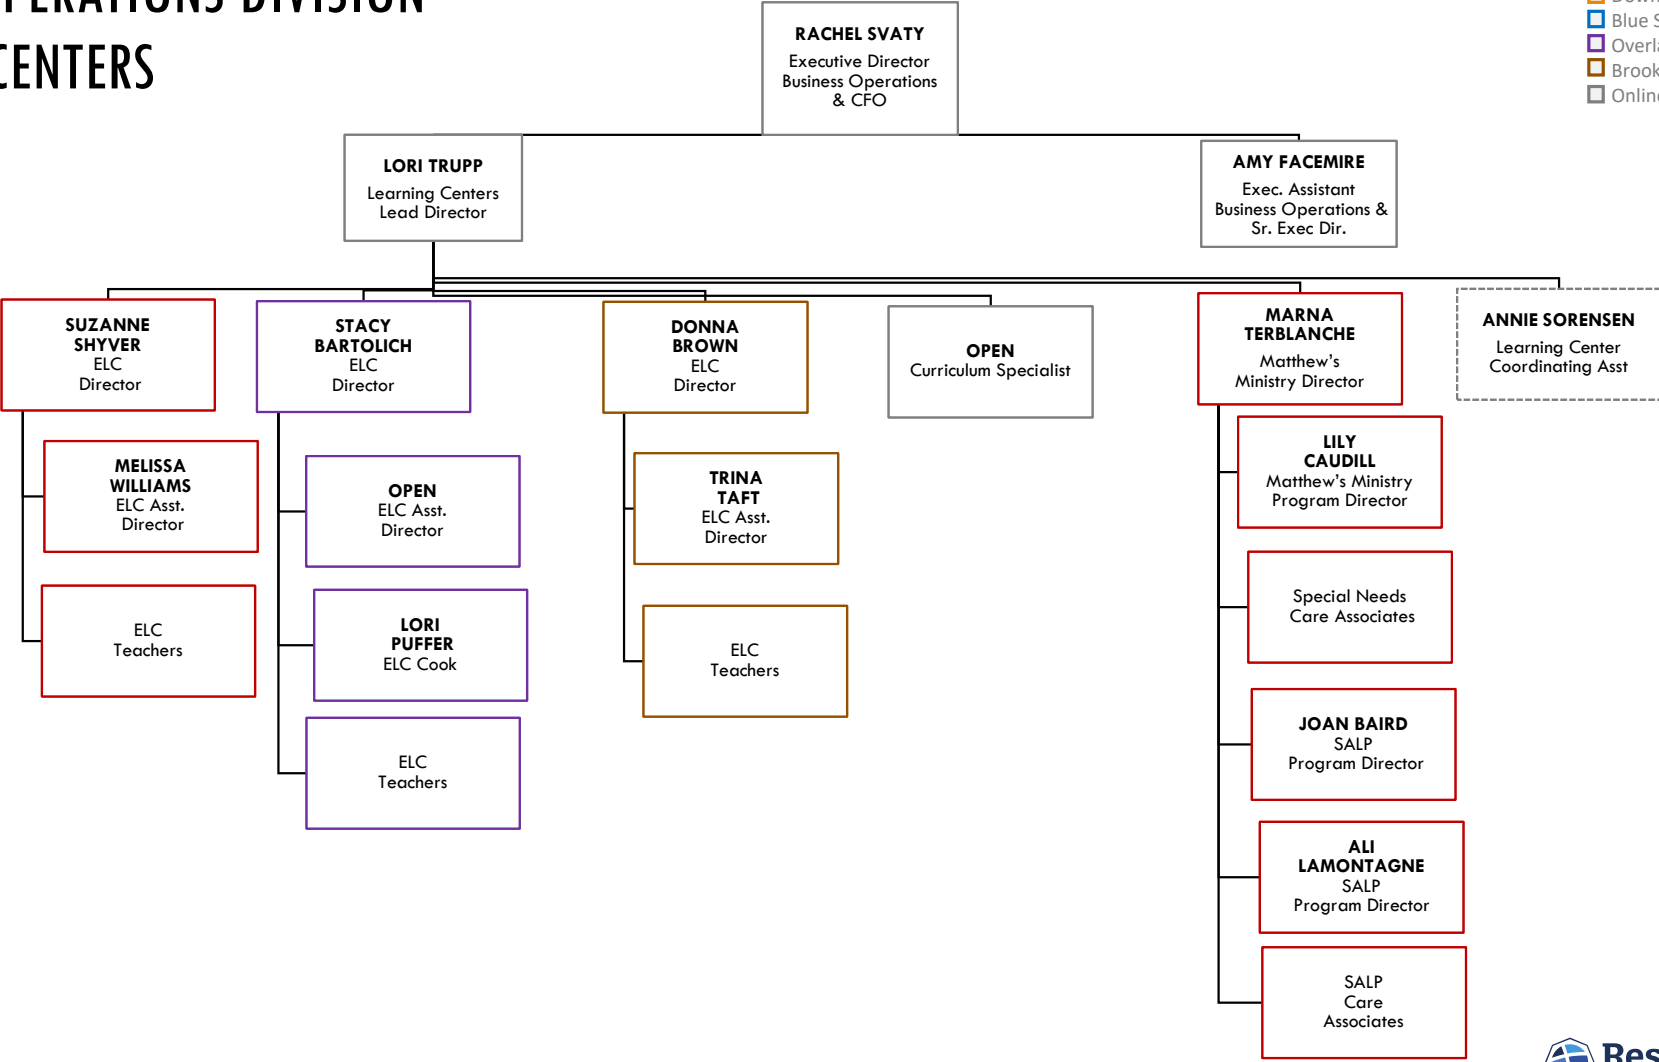

ADULT DISCIPLESHIP MINISTRIES

- Leewood
- West
- Downtown
- Blue Springs
- Overland Park
- Brookside
- Online/Churchwide

MISSION MINISTRIES

- Leewood
- West
- Downtown
- Blue Springs
- Overland Park
- Brookside
- Online/Churchwide

The "Impact Team" at each Location includes leaders from:

- KIDSCOR
- Rez Life
- Adult Discipleship
- Missions
- Worship Leaders
- Technical Production
- Facilities

LOCATIONS & CARE DIVISION

- Leawood
- West
- Downtown
- Blue Springs
- Overland Park
- Brookside
- Online/Churchwide

The "Impact Team" at each Location includes leaders from:

- KidSCOR
- Rez Life
- Adult Discipleship
- Missions
- Worship Leaders
- Technical Production
- Facilities

BUSINESS OPERATIONS DIVISION

- Leewood
- West
- Downtown
- Blue Springs
- Overland Park
- Brookside
- Online/Churchwide

BUSINESS OPERATIONS DIVISION

- Leewood
- West
- Downtown
- Blue Springs
- Overland Park
- Brookside
- Online/Churchwide

BUSINESS OPERATIONS DIVISION

LEARNING CENTERS

- Leawood
- West
- Downtown
- Blue Springs
- Overland Park
- Brookside
- Online/Churchwide