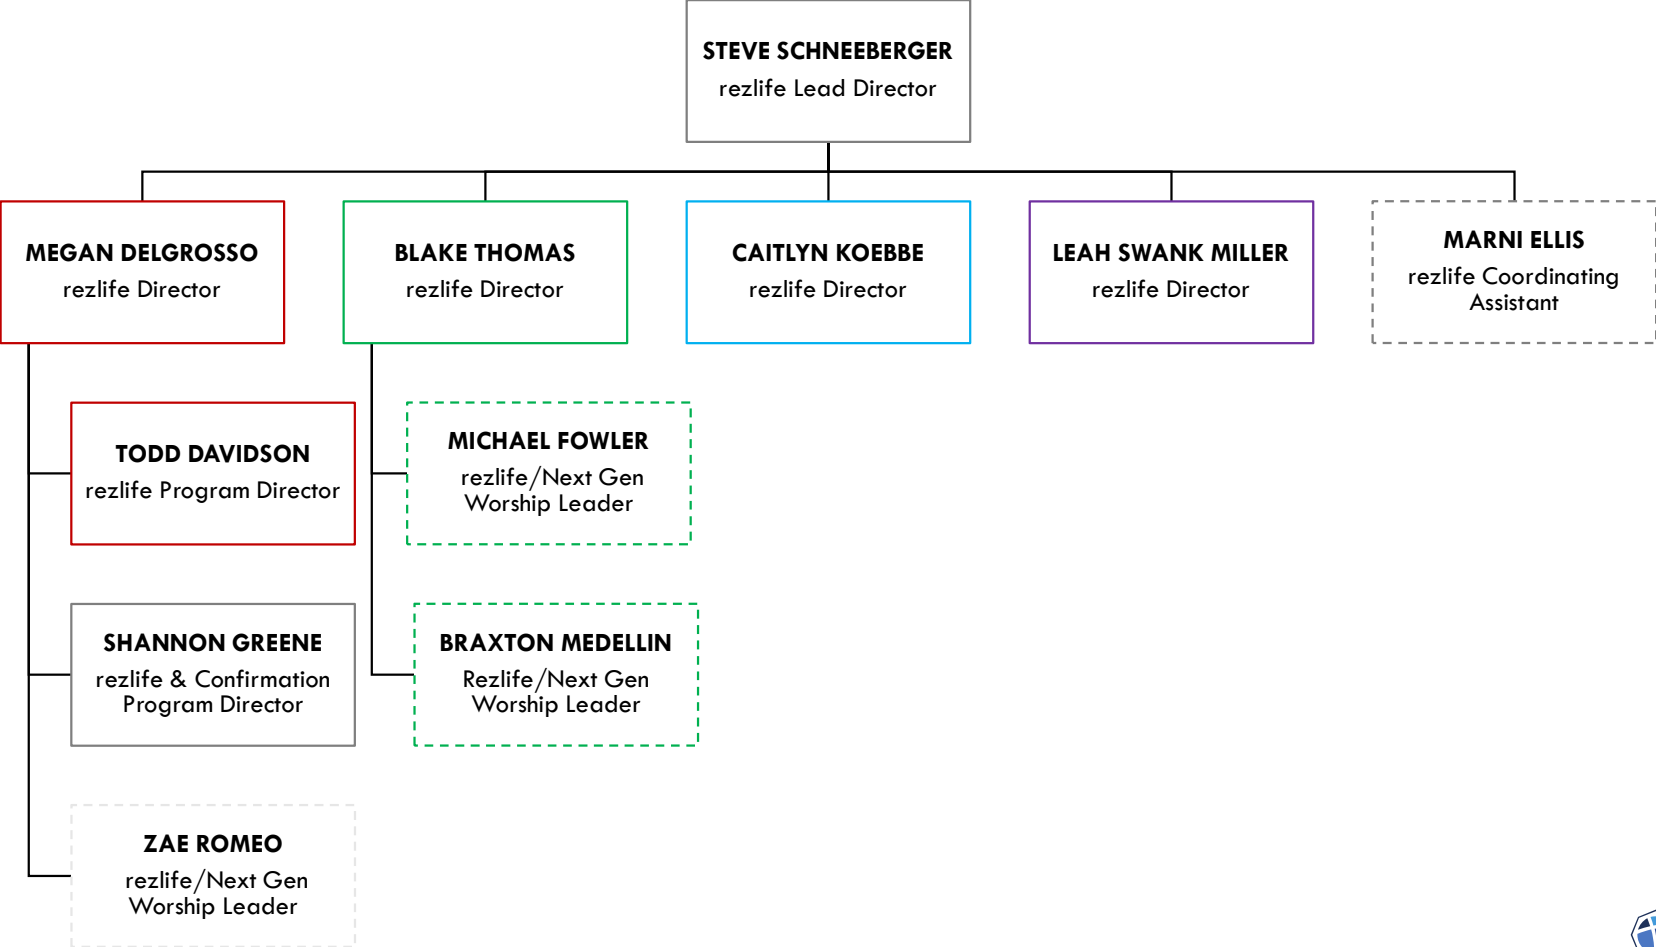

EXECUTIVE LEADERSHIP TEAM

- Leewood
- West
- Downtown
- Blue Springs
- Overland Park
- Brookside
- Online/Churchwide

RESURRECTION EXPERIENCE DIVISION

WORSHIP MINISTRIES

- Leewood
- West
- Downtown
- Blue Springs
- Overland Park
- Brookside
- Online/Churchwide

KID'S MINISTRIES

- Leewood
- West
- Downtown
- Blue Springs
- Overland Park
- Brookside
- Online/Churchwide

STUDENT MINISTRIES

- Leewood
- West
- Downtown
- Blue Springs
- Overland Park
- Brookside
- Online/Churchwide