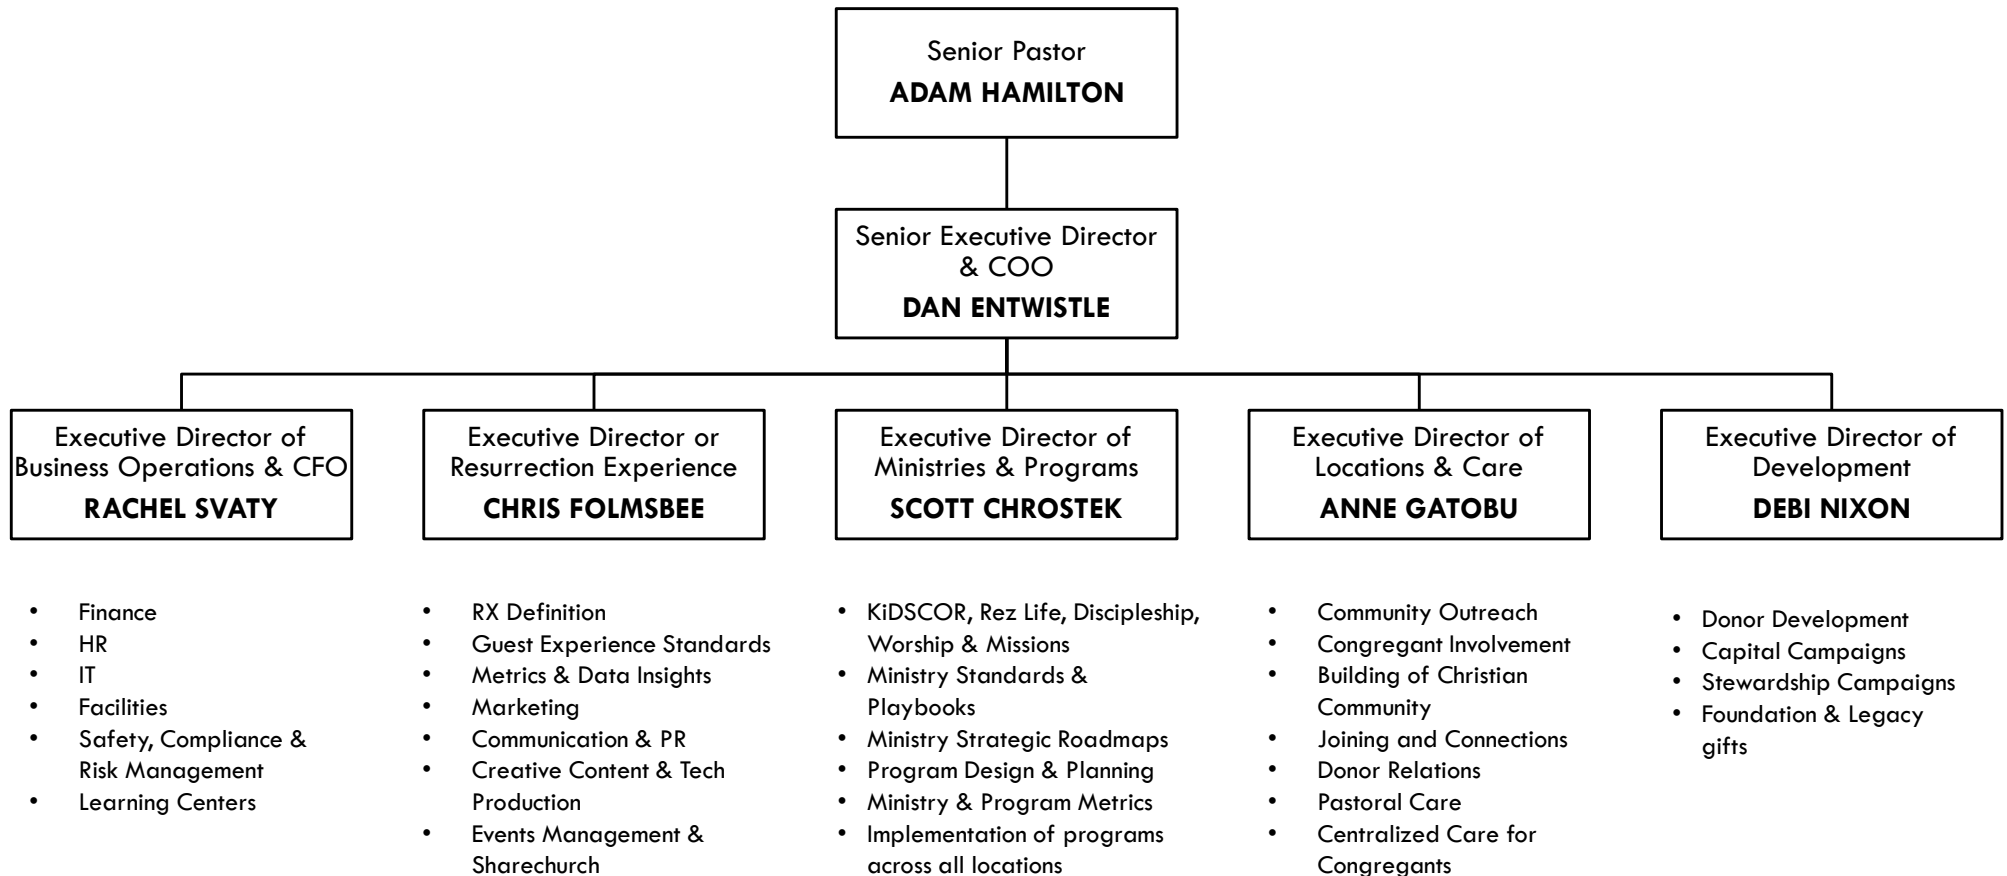

ORGANIZATIONAL MODEL

CENTERED ON A CLEAR PURPOSE

DESIGNED AROUND THE RESURRECTION EXPERIENCE

BROUGHT TO LIFE BY MINISTRY PROGRAMS

ENCOUNTERED AT A LOCATION, ONLINE AND IN-PERSON

SUPPORTED BY **BUSINESS OPERATIONS** AND **DONOR DEVELOPMENT**

EXECUTIVE LEADERSHIP TEAM

- Leewood
- West
- Downtown
- Blue Springs
- Overland Park
- Brookside
- Online/Churchwide

RESURRECTION EXPERIENCE DIVISION

WORSHIP MINISTRIES

- Leewood
- West
- Downtown
- Blue Springs
- Overland Park
- Brookside
- Online/Churchwide