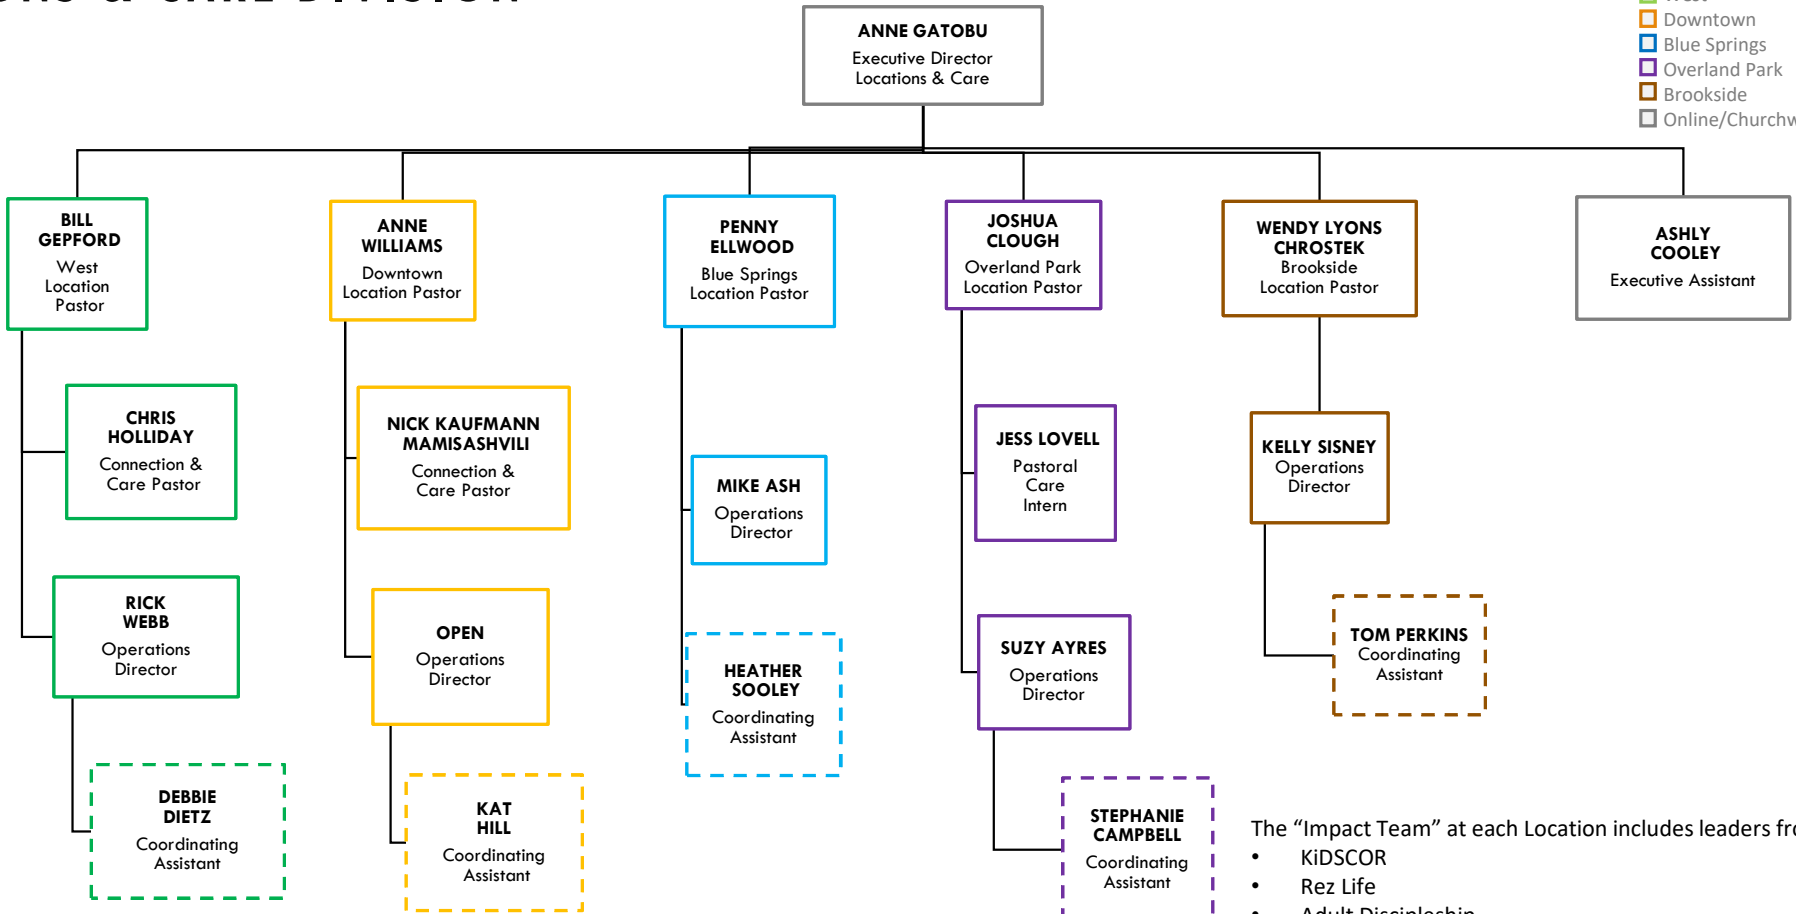

ADULT DISCIPLESHIP MINISTRIES

- Leewood
- West
- Downtown
- Blue Springs
- Overland Park
- Brookside
- Online/Churchwide

MISSION MINISTRIES

- Leewood
- West
- Downtown
- Blue Springs
- Overland Park
- Brookside
- Online/Churchwide

CARE CENTRAL

- Leewood
- West
- Downtown
- Blue Springs
- Overland Park
- Brookside
- Online/Churchwide

LOCATIONS

- Leawood
- West
- Downtown
- Blue Springs
- Overland Park
- Brookside
- Online/Churchwide

The "Impact Team" at each Location includes leaders from:

- KIDSCOR
- Rez Life
- Adult Discipleship
- Missions
- Worship Leaders
- Technical Production
- Facilities

LOCATIONS & CARE DIVISION

- Leawood
- West
- Downtown
- Blue Springs
- Overland Park
- Brookside
- Online/Churchwide

The "Impact Team" at each Location includes leaders from:

- KidSCOR
- Rez Life
- Adult Discipleship
- Missions
- Worship Leaders
- Technical Production
- Facilities

BUSINESS OPERATIONS DIVISION

- Leewood
- West
- Downtown
- Blue Springs
- Overland Park
- Brookside
- Online/Churchwide