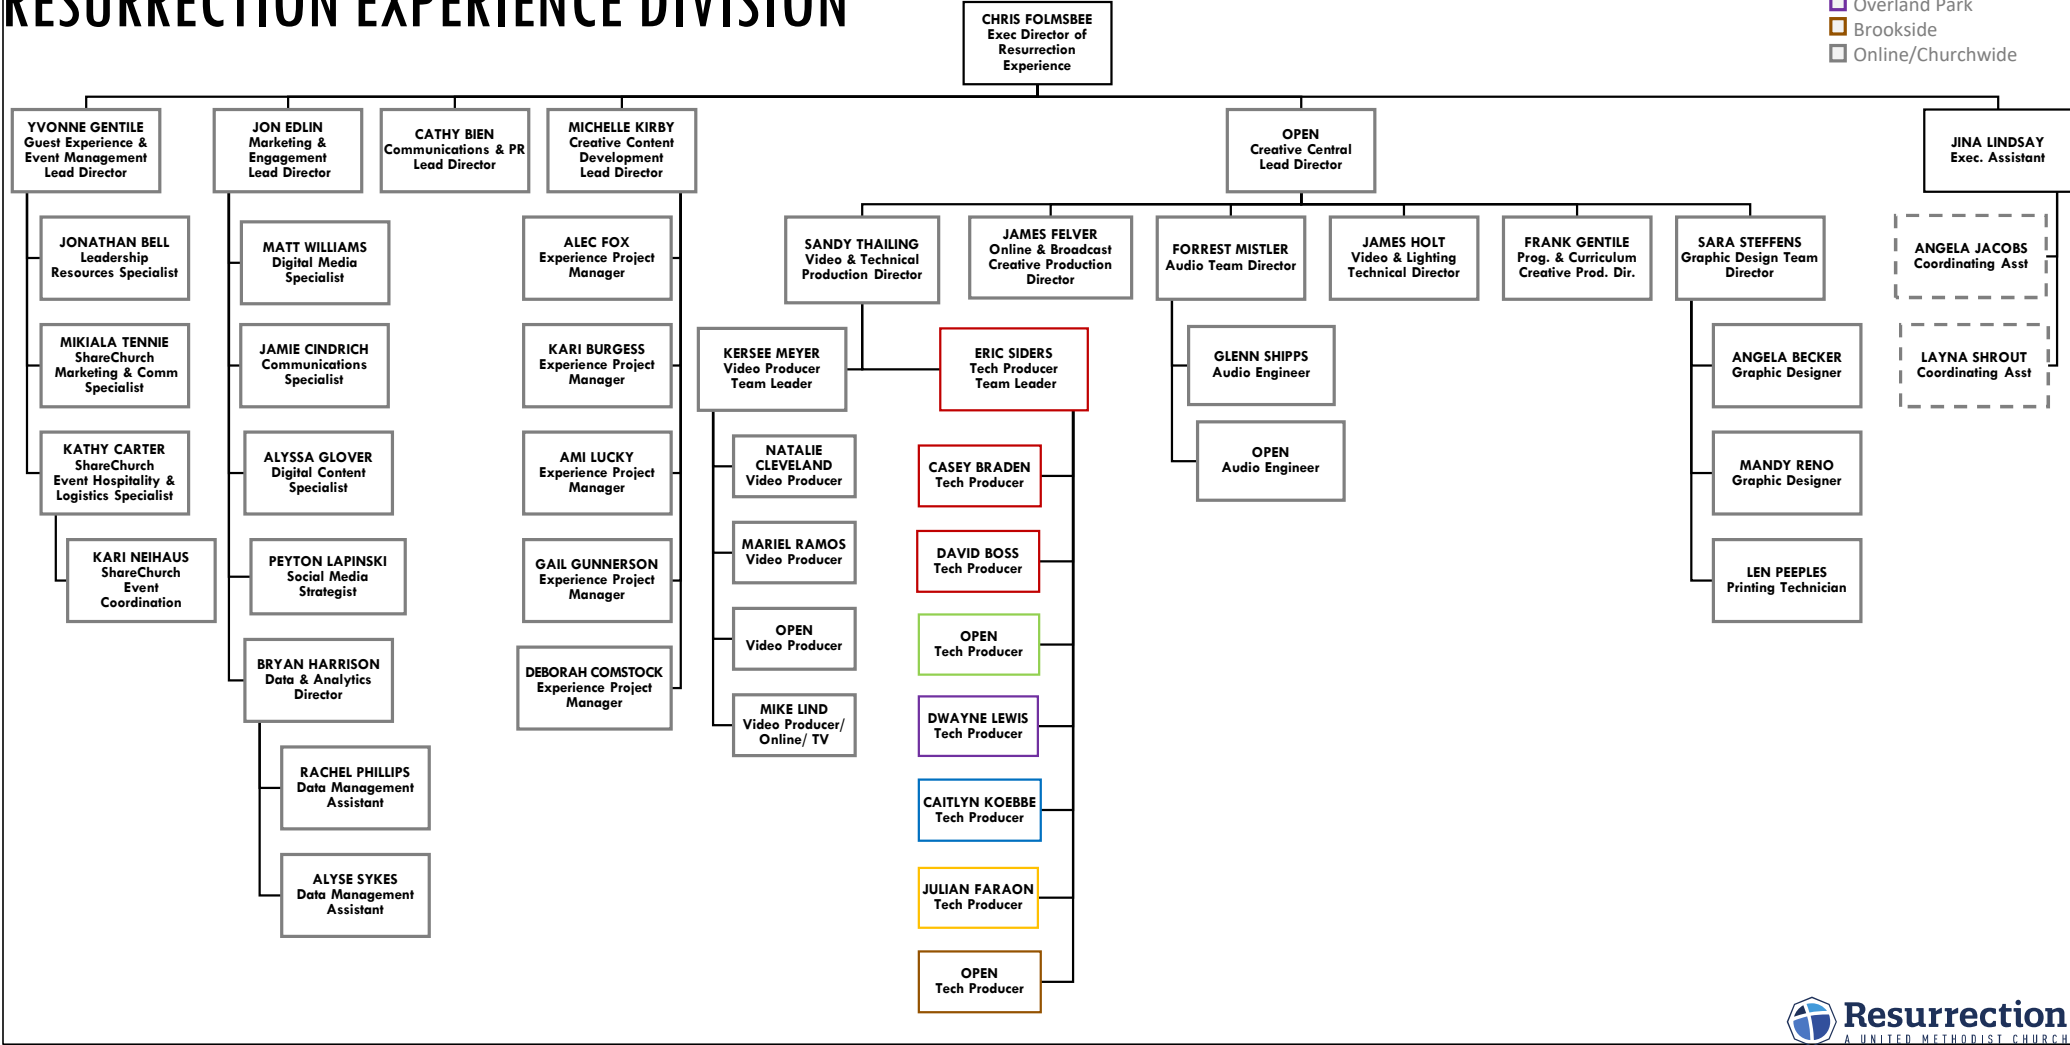

- Leewood
- West
- Downtown
- Blue Springs
- Overland Park
- Brookside
- Online/Churchwide

RESURRECTION EXPERIENCE DIVISION