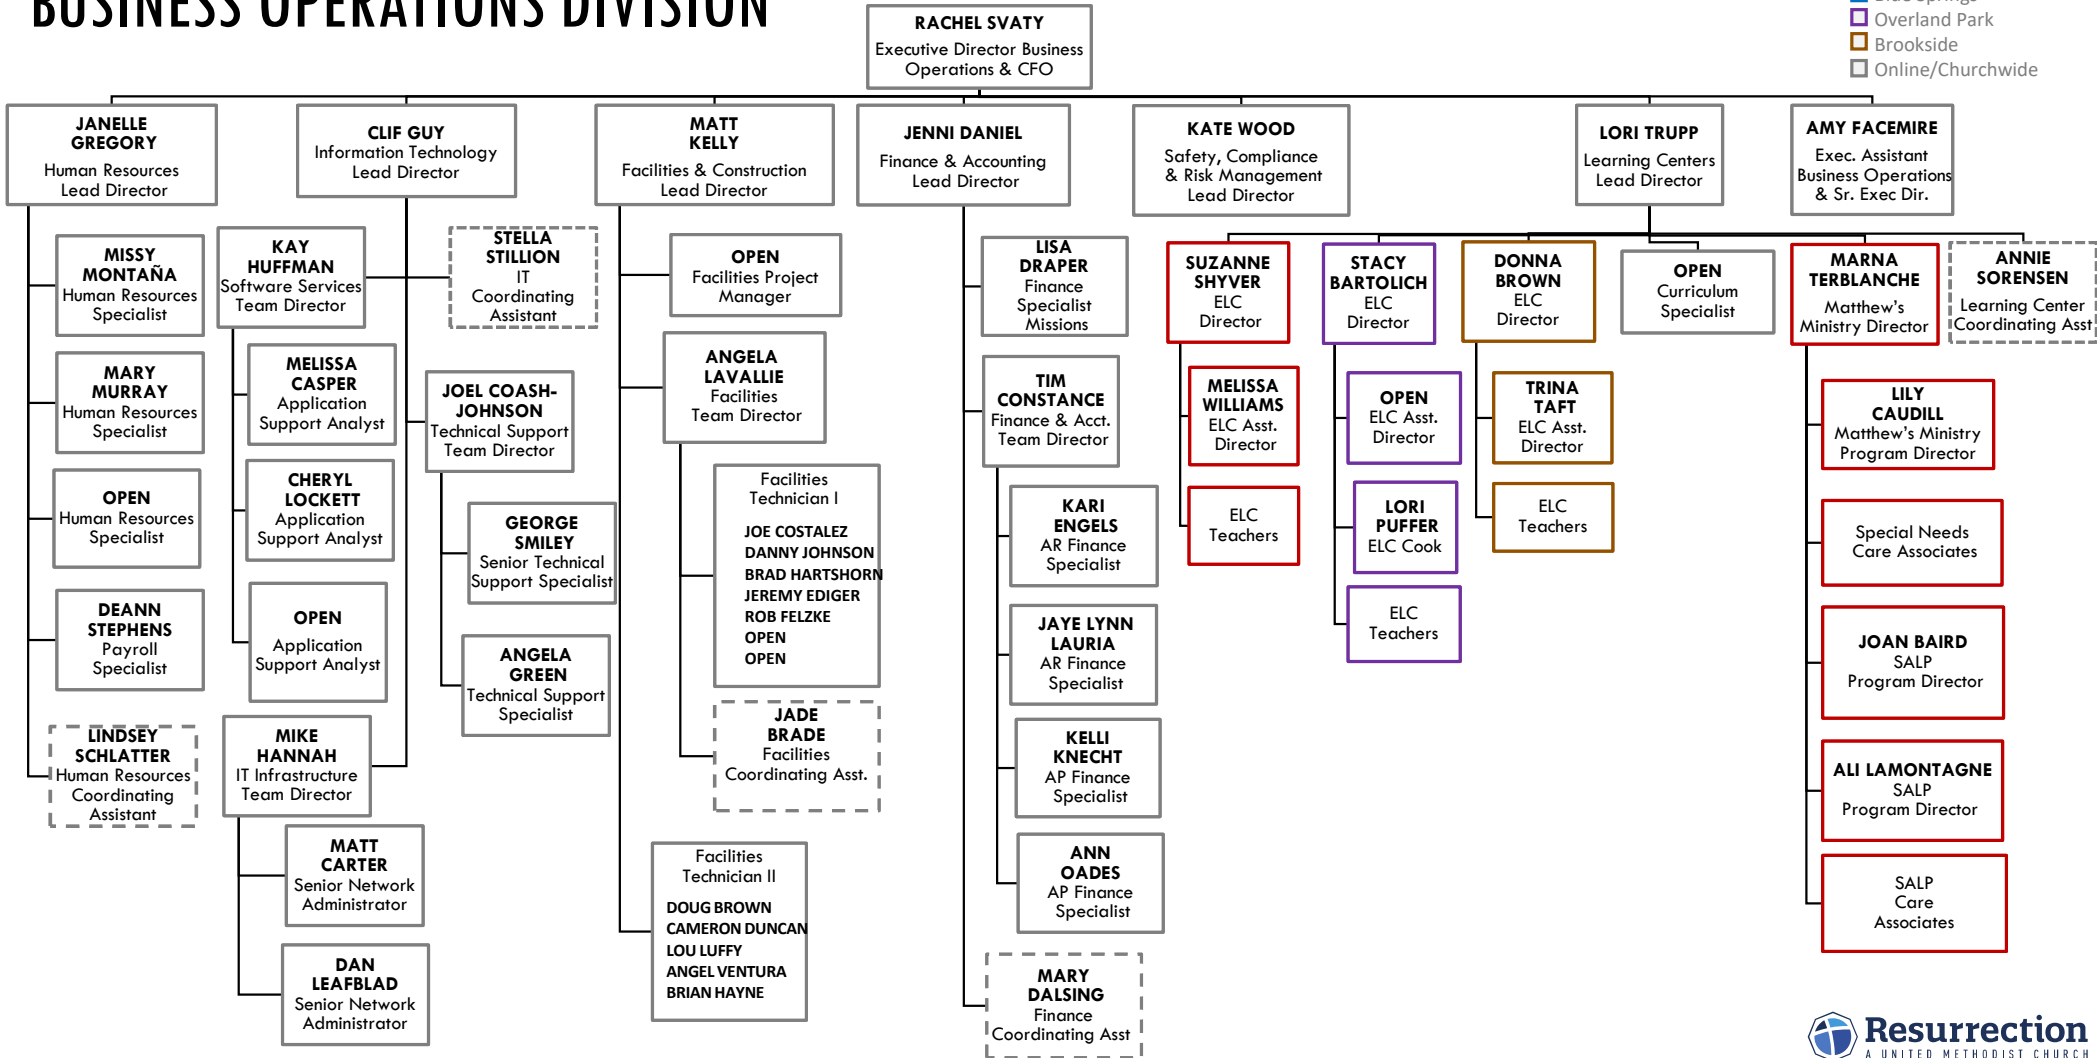

ADULT DISCIPLESHIP MINISTRIES

- Leewood
- West
- Downtown
- Blue Springs
- Overland Park
- Brookside
- Online/Churchwide

MISSION MINISTRIES

- Leewood
- West
- Downtown
- Blue Springs
- Overland Park
- Brookside
- Online/Churchwide

CARE CENTRAL

- Leewood
- West
- Downtown
- Blue Springs
- Overland Park
- Brookside
- Online/Churchwide

LOCATIONS

- Leawood
- West
- Downtown
- Blue Springs
- Overland Park
- Brookside
- Online/Churchwide

The "Impact Team" at each Location includes leaders from:

- KIDSCOR
- Rez Life
- Adult Discipleship
- Missions
- Worship Leaders
- Technical Production
- Facilities

LOCATIONS & CARE DIVISION

- Leawood
- West
- Downtown
- Blue Springs
- Overland Park
- Brookside
- Online/Churchwide

The "Impact Team" at each Location includes leaders from:

- KidSCOR
- Rez Life
- Adult Discipleship
- Missions
- Worship Leaders
- Technical Production
- Facilities

BUSINESS OPERATIONS DIVISION

- Leewood
- West
- Downtown
- Blue Springs
- Overland Park
- Brookside
- Online/Churchwide