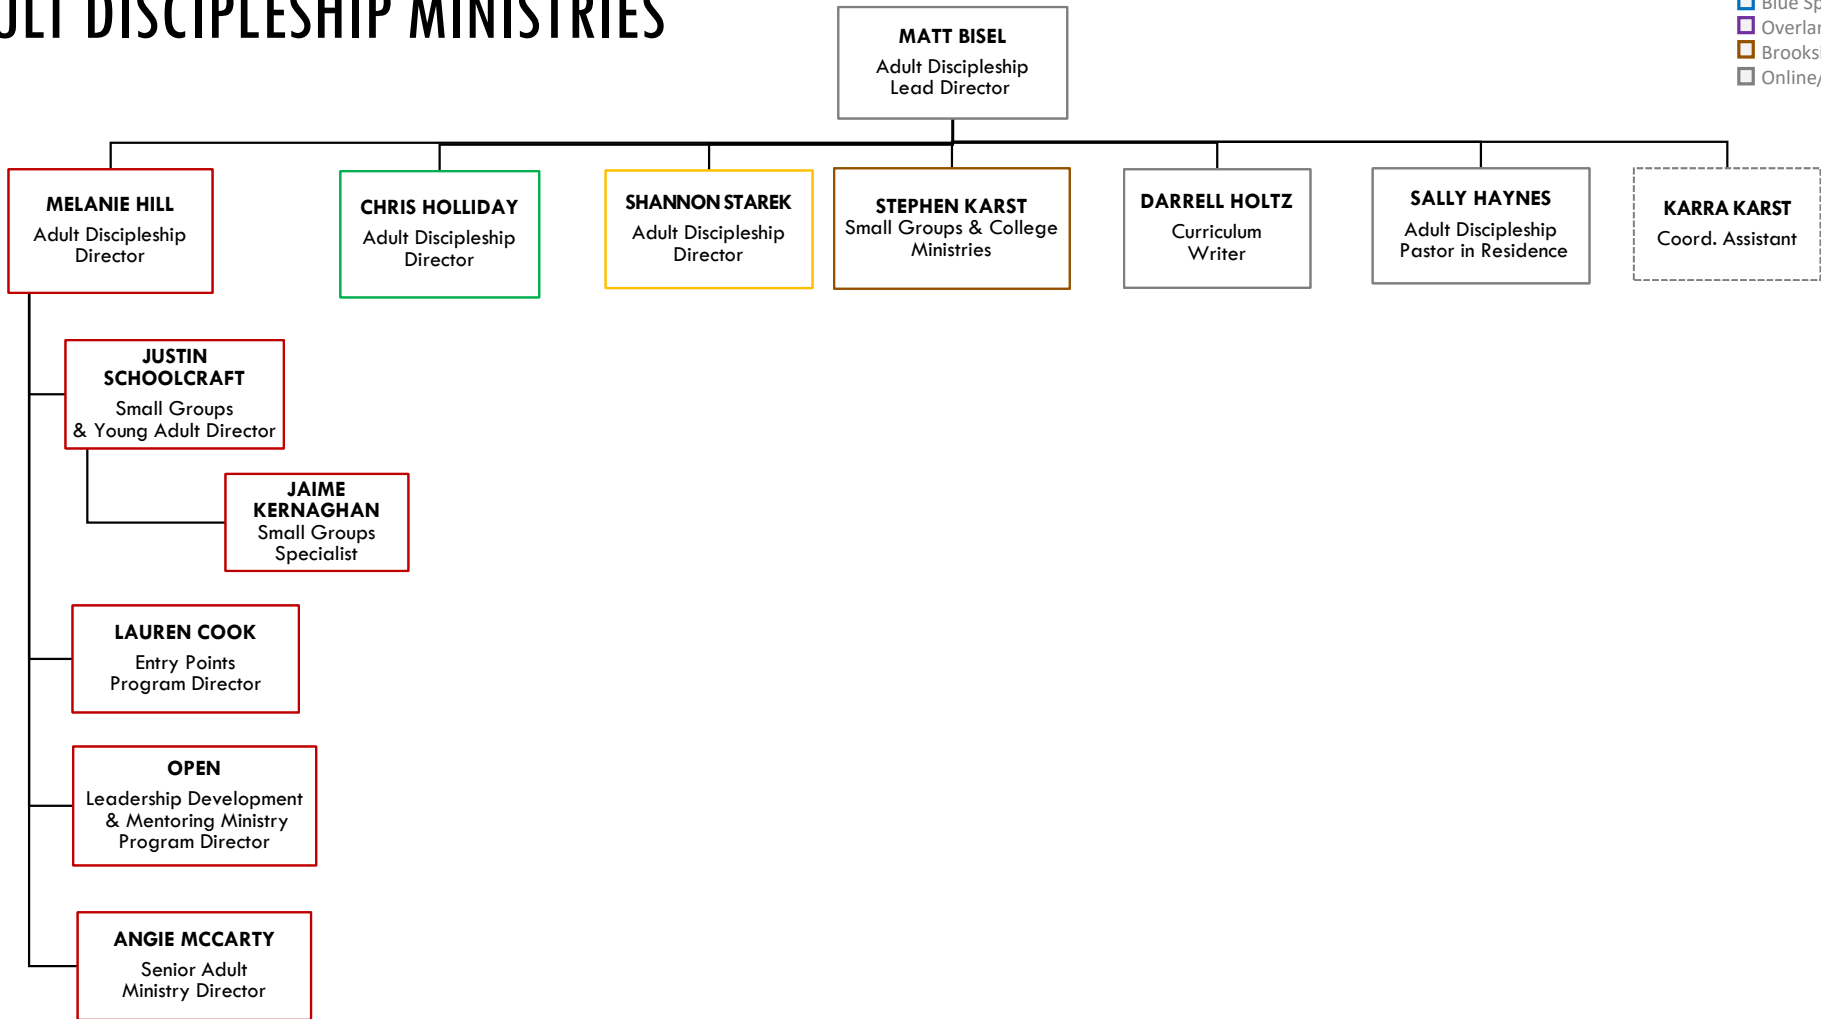

KID'S MINISTRIES

- Leewood
- West
- Downtown
- Blue Springs
- Overland Park
- Brookside
- Online/Churchwide

STUDENT MINISTRIES

- Leewood
- West
- Downtown
- Blue Springs
- Overland Park
- Brookside
- Online/Churchwide

ADULT DISCIPLESHIP MINISTRIES

- Leewood
- West
- Downtown
- Blue Springs
- Overland Park
- Brookside
- Online/Churchwide

MISSION MINISTRIES

- Leewood
- West
- Downtown
- Blue Springs
- Overland Park
- Brookside
- Online/Churchwide

The "Impact Team" at each Location includes leaders from:

- KIDSCOR
- Rez Life
- Adult Discipleship
- Missions
- Worship Leaders
- Technical Production
- Facilities

LOCATIONS & CARE DIVISION

- Leawood
- West
- Downtown
- Blue Springs
- Overland Park
- Brookside
- Online/Churchwide

The "Impact Team" at each Location includes leaders from:

- KidSCOR
- Rez Life
- Adult Discipleship
- Missions
- Worship Leaders
- Technical Production
- Facilities

BUSINESS OPERATIONS DIVISION

- Leewood
- West
- Downtown
- Blue Springs
- Overland Park
- Brookside
- Online/Churchwide