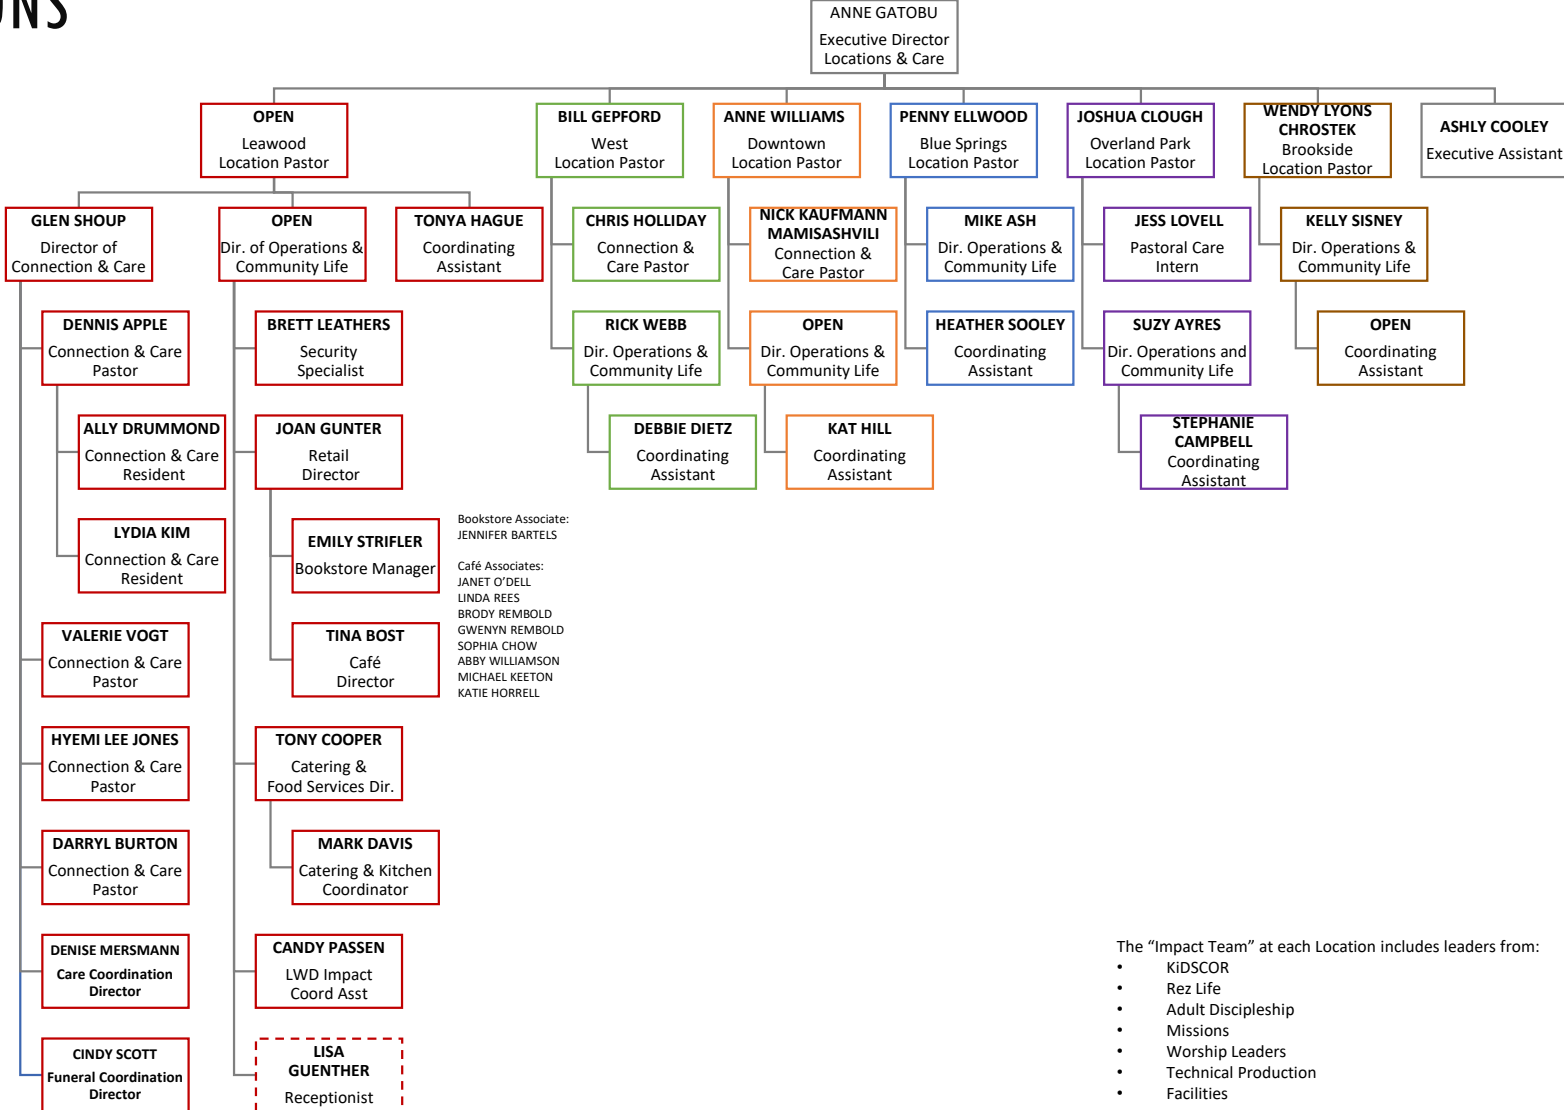

KID'S MINISTRIES

- Leewood
- West
- Downtown
- Blue Springs
- Overland Park
- Brookside
- Online/Churchwide

STUDENT MINISTRIES

- Leewood
- West
- Downtown
- Blue Springs
- Overland Park
- Brookside
- Online/Churchwide

ADULT DISCIPLESHIP MINISTRIES

- Leewood
- West
- Downtown
- Blue Springs
- Overland Park
- Brookside
- Online/Churchwide

MISSION MINISTRIES

- Leewood
- West
- Downtown
- Blue Springs
- Overland Park
- Brookside
- Online/Churchwide

CARE CENTRAL

- Leewood
- West
- Downtown
- Blue Springs
- Overland Park
- Brookside
- Online/Churchwide

LOCATIONS

- Leawood
- West
- Downtown
- Blue Springs
- Overland Park
- Brookside
- Online/Churchwide

The "Impact Team" at each Location includes leaders from:

- KIDSCOR
- Rez Life
- Adult Discipleship
- Missions
- Worship Leaders
- Technical Production
- Facilities

LOCATIONS & CARE DIVISION

- Leawood
- West
- Downtown
- Blue Springs
- Overland Park
- Brookside
- Online/Churchwide