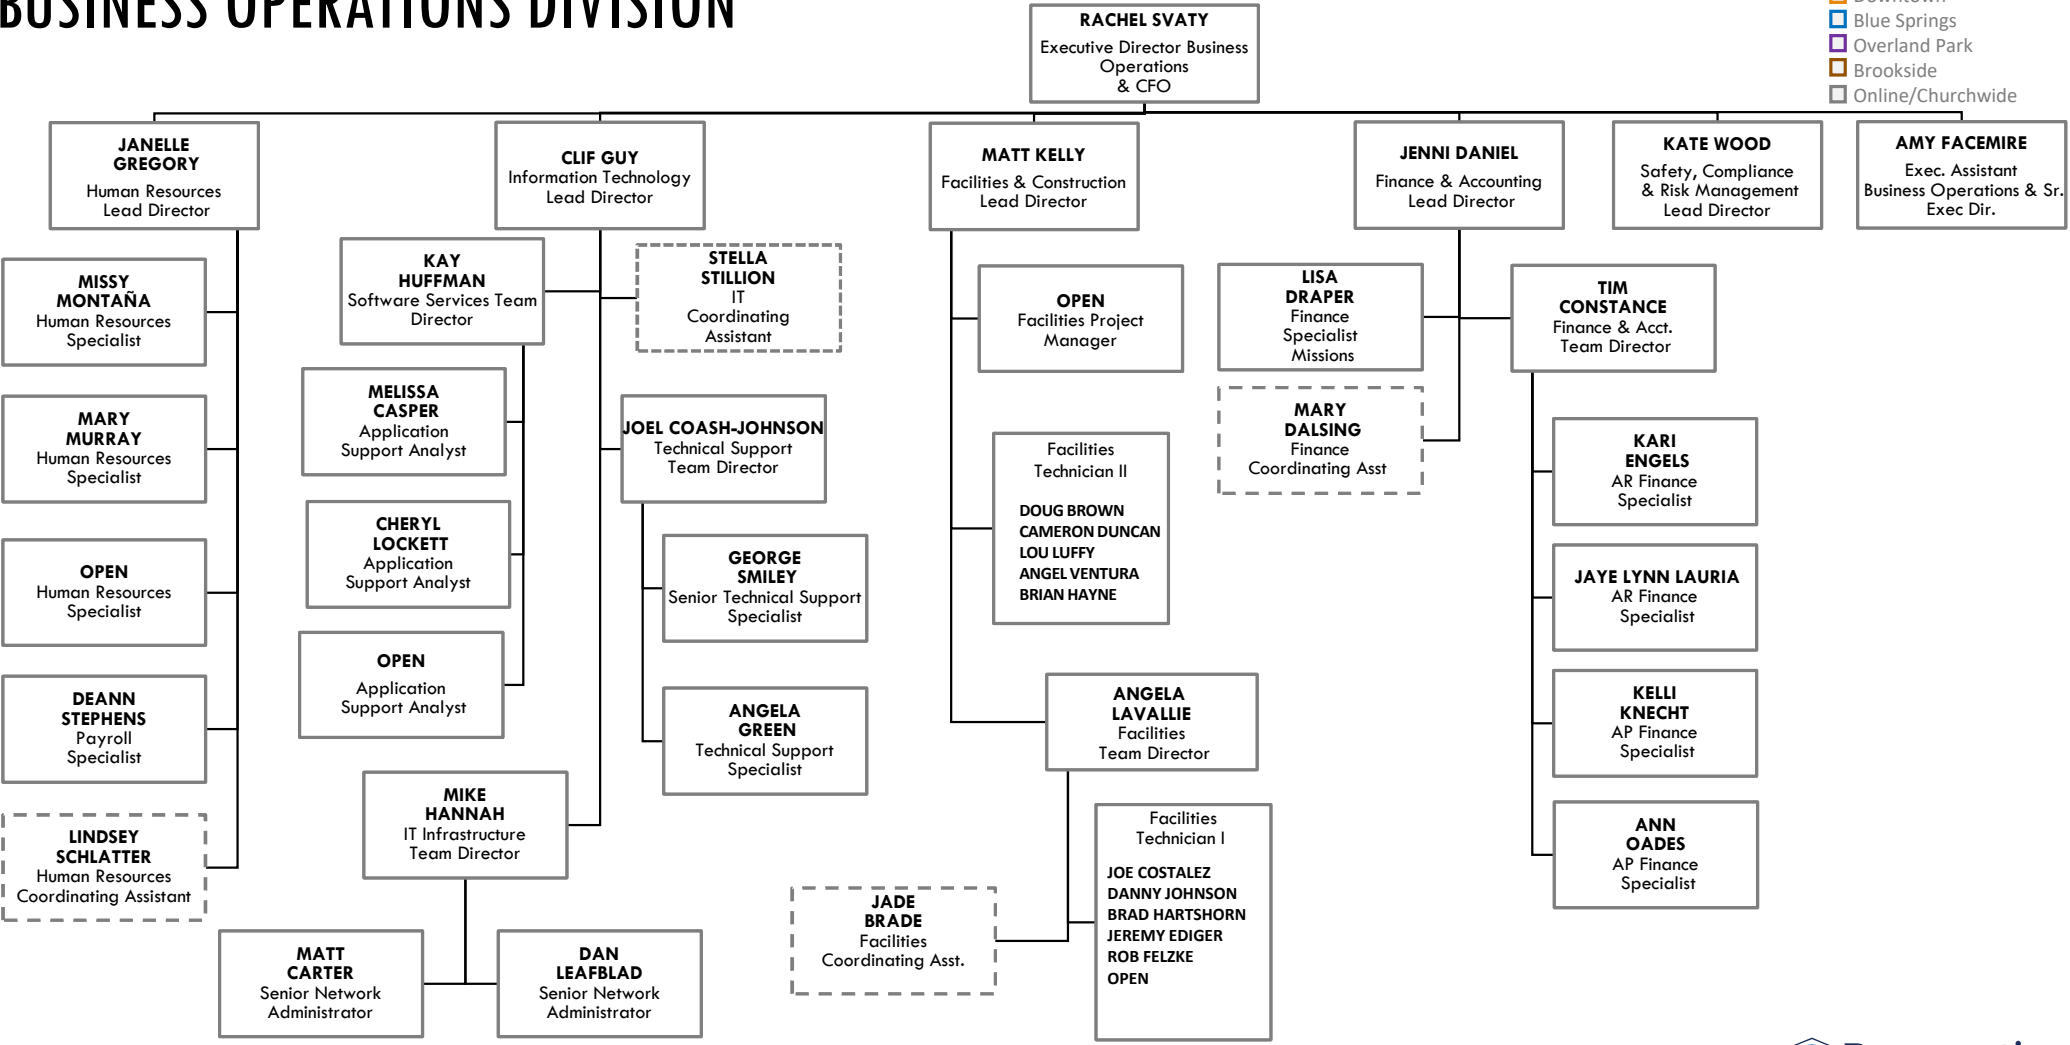

BUSINESS OPERATIONS DIVISION

- Leewood
- West
- Downtown
- Blue Springs
- Overland Park
- Brookside
- Online/Churchwide