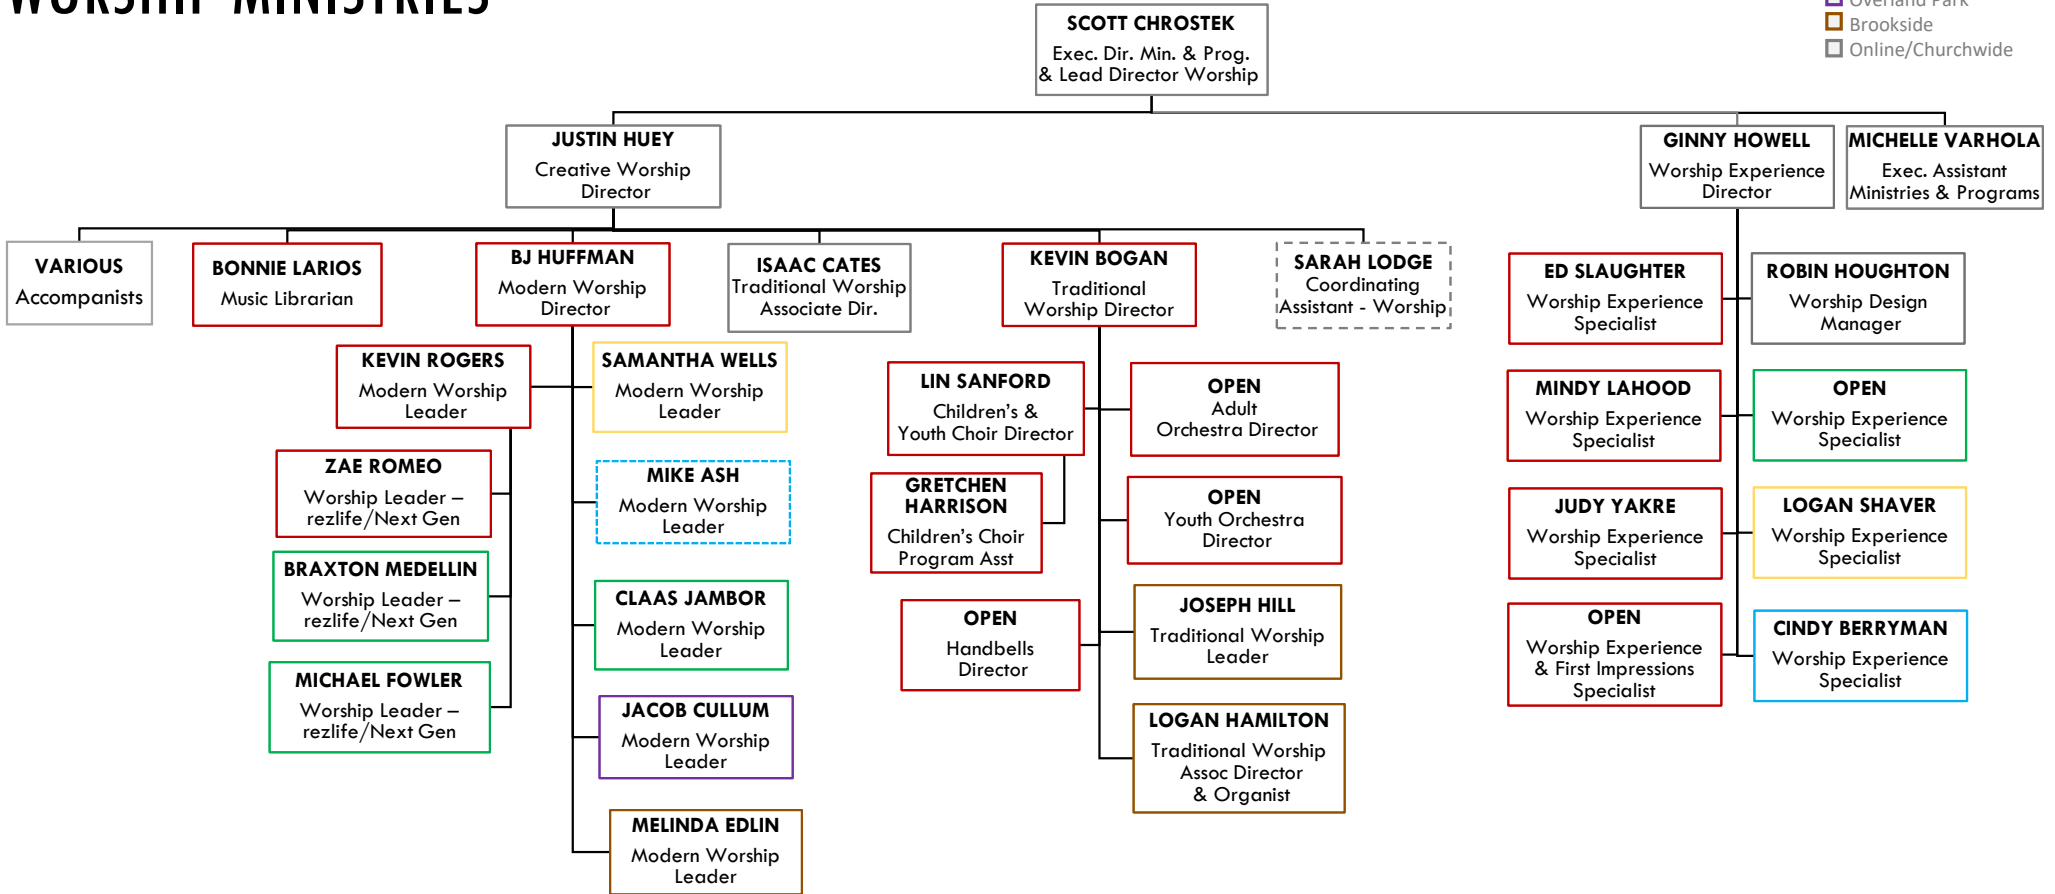

WORSHIP MINISTRIES

- Leewood
- West
- Downtown
- Blue Springs
- Overland Park
- Brookside
- Online/Churchwide