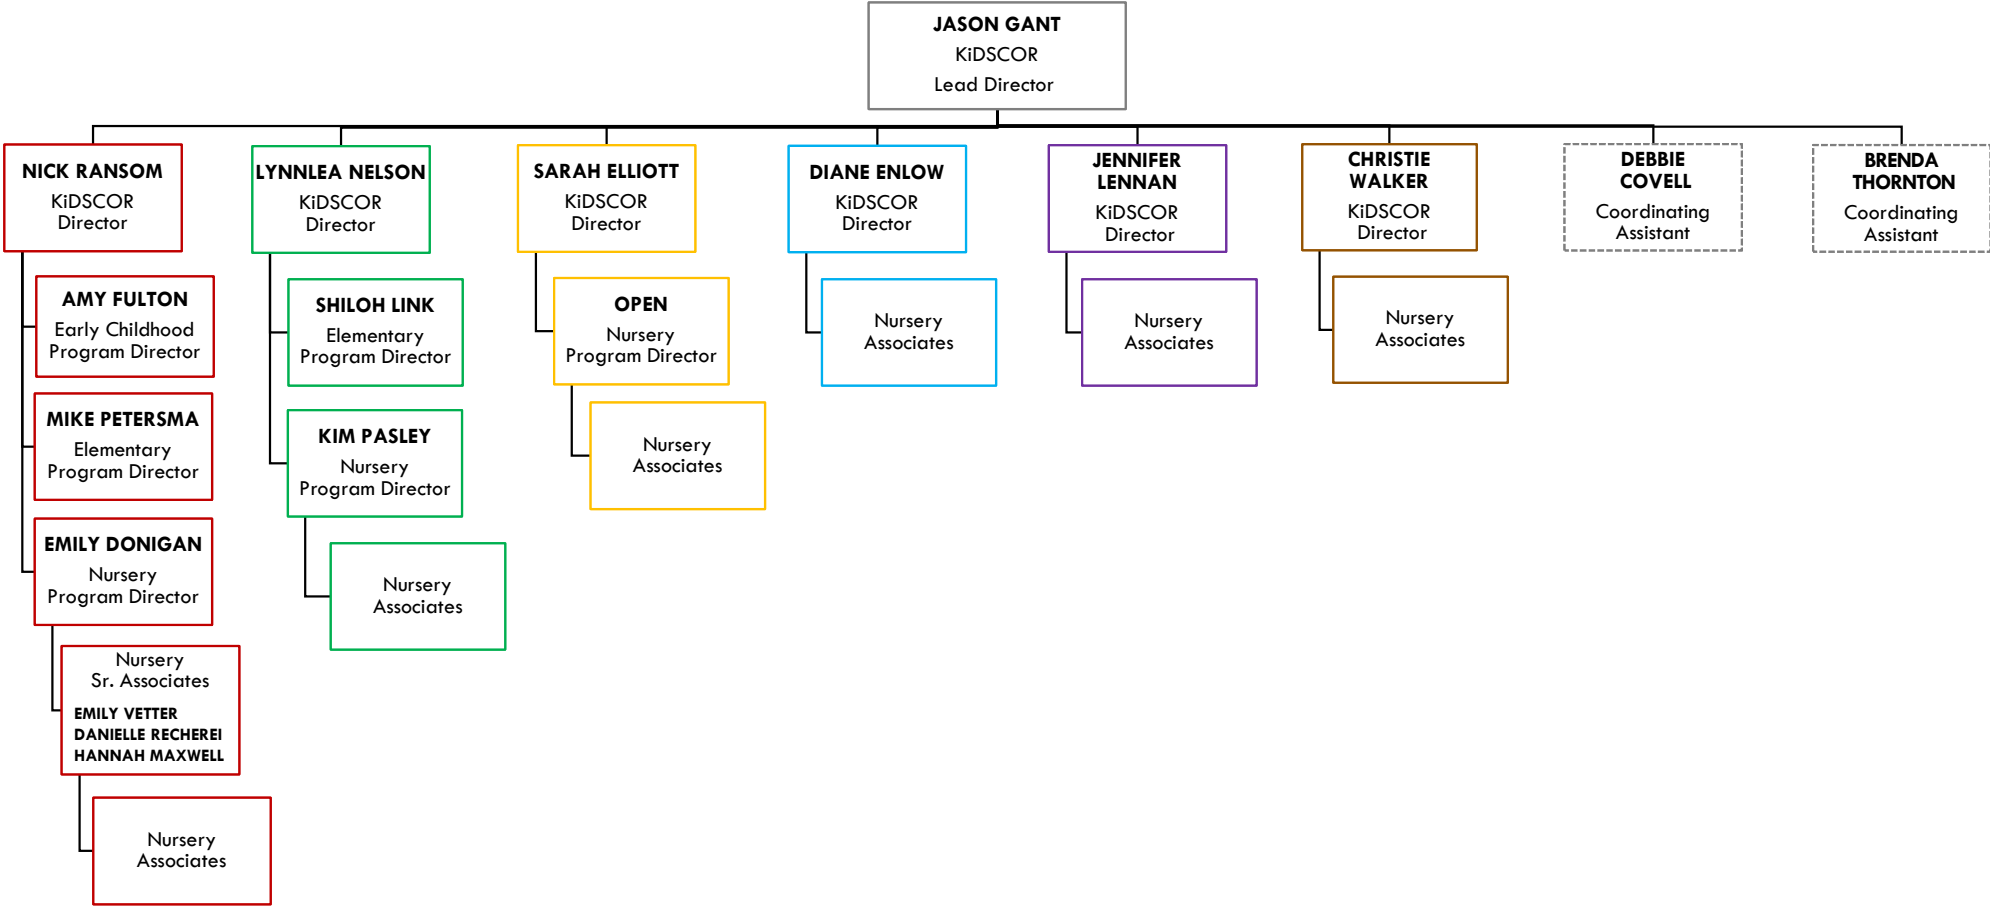

EXECUTIVE LEADERSHIP TEAM

- Leewood
- West
- Downtown
- Blue Springs
- Overland Park
- Brookside
- Online/Churchwide

RESURRECTION EXPERIENCE DIVISION

WORSHIP MINISTRIES

- Leewood
- West
- Downtown
- Blue Springs
- Overland Park
- Brookside
- Online/Churchwide

KID'S MINISTRIES

- Leewood
- West
- Downtown
- Blue Springs
- Overland Park
- Brookside
- Online/Churchwide

STUDENT MINISTRIES

- Leewood
- West
- Downtown
- Blue Springs
- Overland Park
- Brookside
- Online/Churchwide

The "Impact Team" at each Location includes leaders from:

- KIDSCOR
- Rez Life
- Adult Discipleship
- Missions
- Worship Leaders
- Technical Production
- Facilities

LOCATIONS & CARE DIVISION

- Leawood
- West
- Downtown
- Blue Springs
- Overland Park
- Brookside
- Online/Churchwide

The "Impact Team" at each Location includes leaders from:

- KidSCOR
- Rez Life
- Adult Discipleship
- Missions
- Worship Leaders
- Technical Production
- Facilities

BUSINESS OPERATIONS DIVISION

- Leewood
- West
- Downtown
- Blue Springs
- Overland Park
- Brookside
- Online/Churchwide