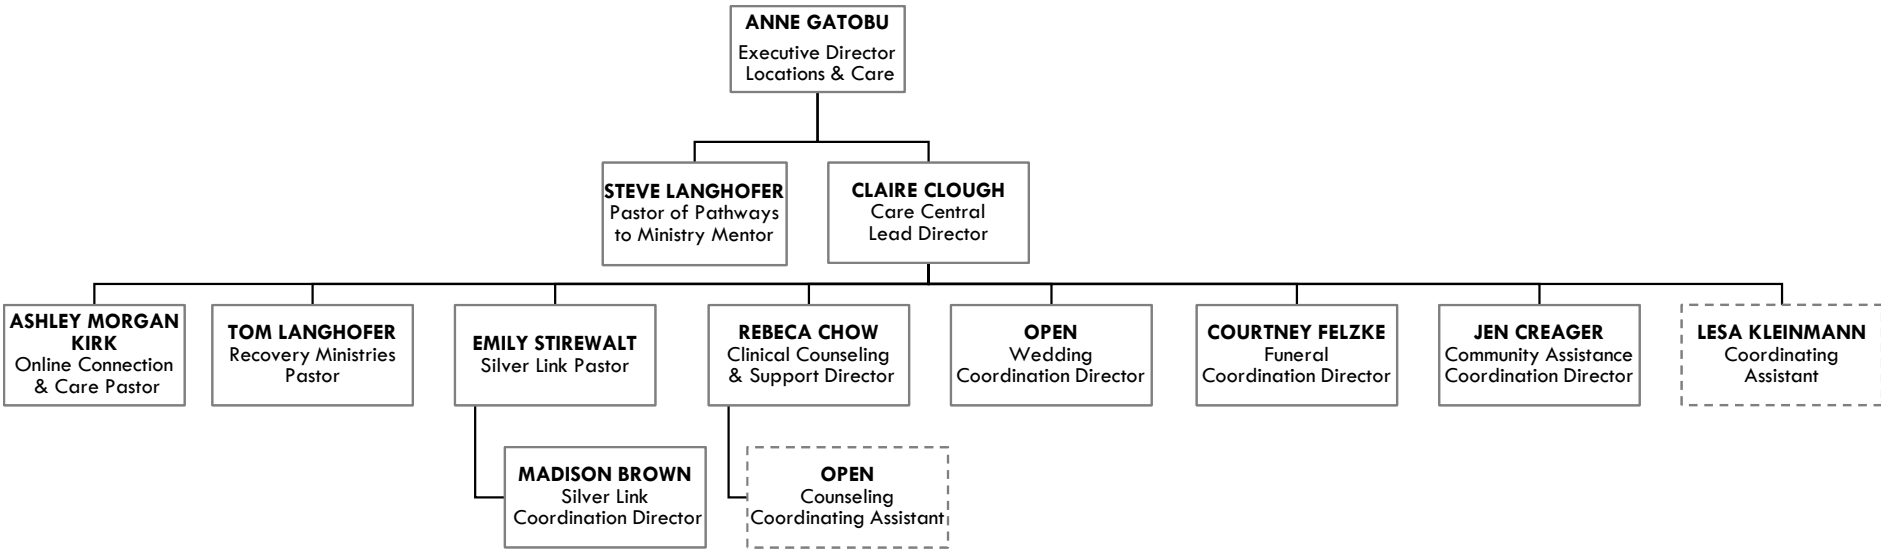

ADULT DISCIPLESHIP MINISTRIES

- Leewood
- West
- Downtown
- Blue Springs
- Overland Park
- Brookside
- Online/Churchwide

MISSION MINISTRIES

- Leewood
- West
- Downtown
- Blue Springs
- Overland Park
- Brookside
- Online/Churchwide

CARE CENTRAL

- Leewood
- West
- Downtown
- Blue Springs
- Overland Park
- Brookside
- Online/Churchwide

LOCATIONS

- Leawood
- West
- Downtown
- Blue Springs
- Overland Park
- Brookside
- Online/Churchwide

The "Impact Team" at each Location includes leaders from:

- KIDSCOR
- Rez Life
- Adult Discipleship
- Missions
- Worship Leaders
- Technical Production
- Facilities

LOCATIONS & CARE DIVISION

- Leawood
- West
- Downtown
- Blue Springs
- Overland Park
- Brookside
- Online/Churchwide

The "Impact Team" at each Location includes leaders from:

- KidSCOR
- Rez Life
- Adult Discipleship
- Missions
- Worship Leaders
- Technical Production
- Facilities

BUSINESS OPERATIONS DIVISION

- Leewood
- West
- Downtown
- Blue Springs
- Overland Park
- Brookside
- Online/Churchwide